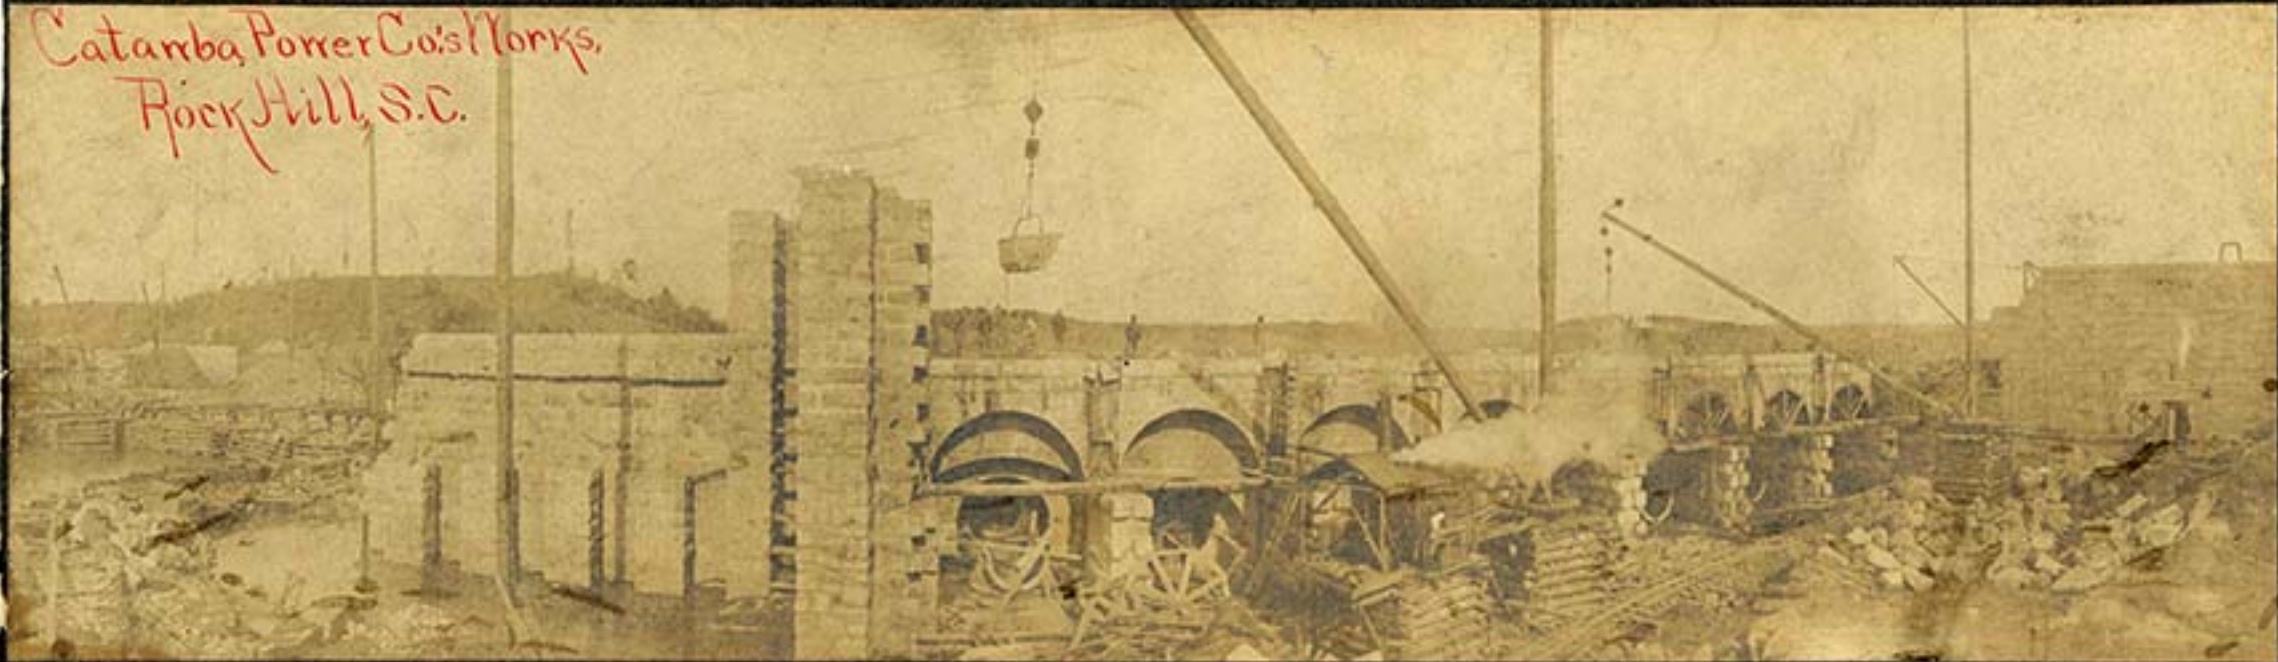

Catawba Power Co's Works,
Rock Hill, S.C.